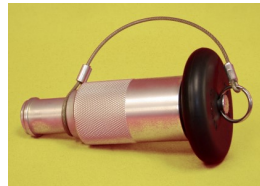

Your CONDUIT to Performance.™

Potable Water, Lavatory Components & Fittings

PAGE offers a complete line of potable water fittings, Lavatory couplers and associated components and fittings to suit any ground support system application. Below is a sample of our most popular products

Potable Water Fittings

PV1041J012A20

PV1041JS012A20 #1

PV0031J126-119-2

PV0031J12-119-2

PV1041J012A10

PV1041J012A00

PV0030J12A-01